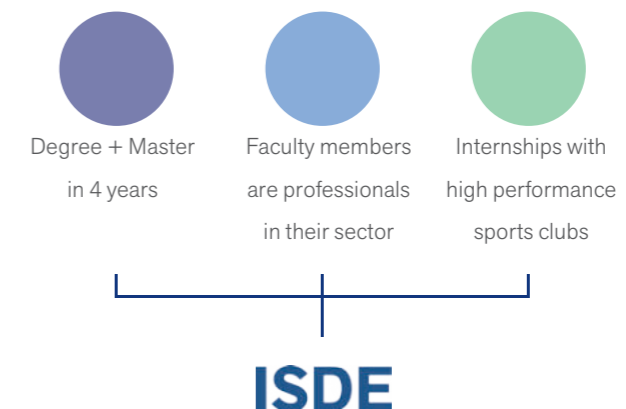

96% Direct Employability